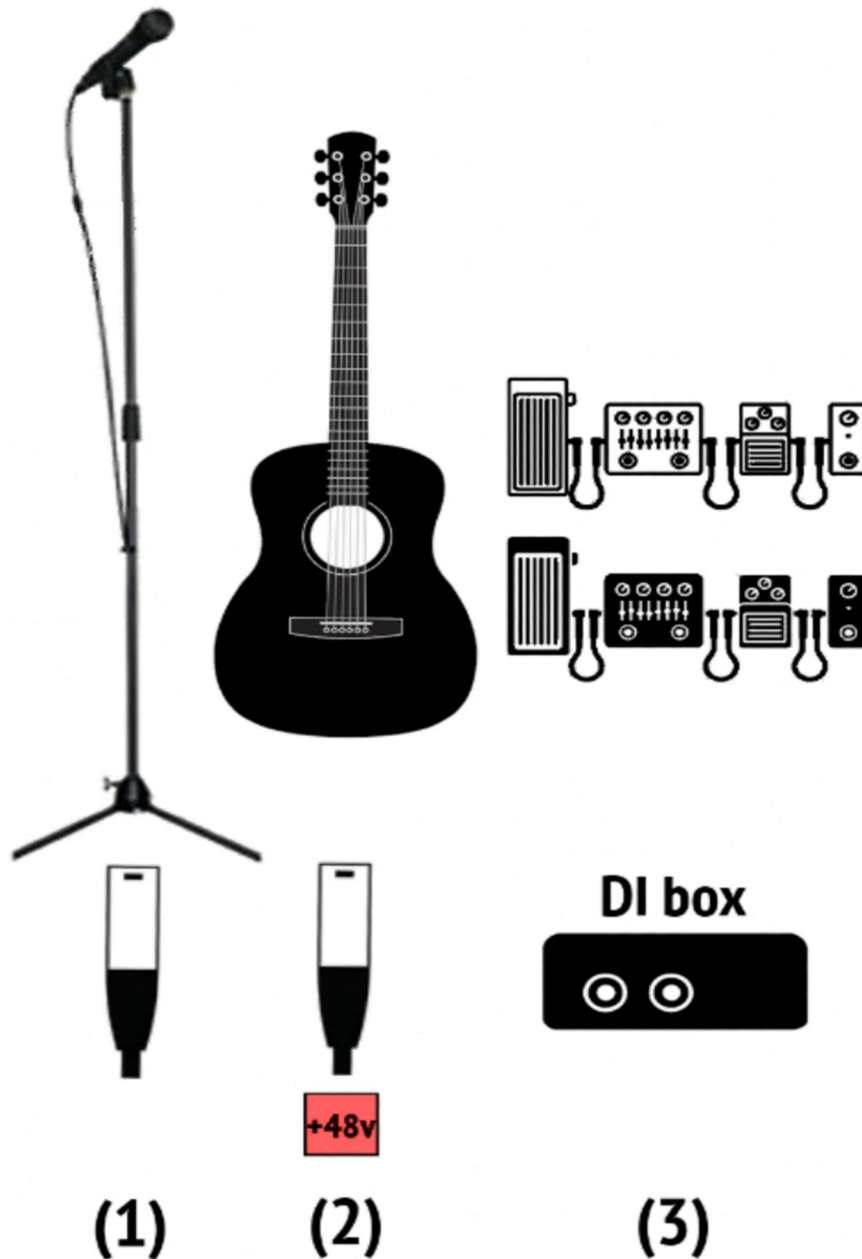

Rhys Crimmin

Stage Plot / Tech Requirements

RHYS CRIMMIN

(1) XLR and vocal mic

(2) XLR with phantom for acoustic guitar, DI provided by us (LR Baggs)

(3) DI Box for percussion & Didge (*no HPF or Low cut, no fx, please*)