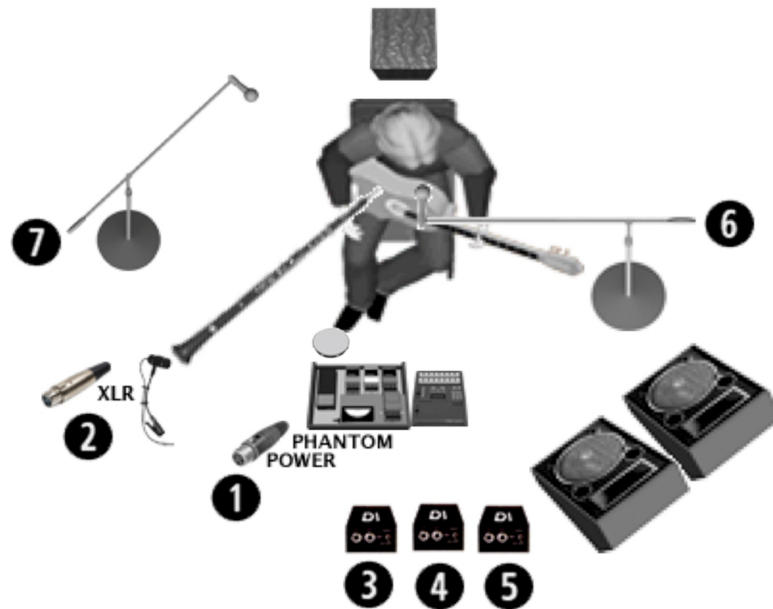

## Rhys Crimmin Stage Plot - Solo

1) XLR with phantom power for acoustic guitar - DI provided by Rhys (LR Baggs)

2) XLR for Didgeridoo - Mic provided by Rhys (Sennheiser E608)

3) DI for Stompbox

4) DI for heavier dance kick sample

5) DI for tambourine sample

6) Vocal Mic

7) Mic for hand shaker